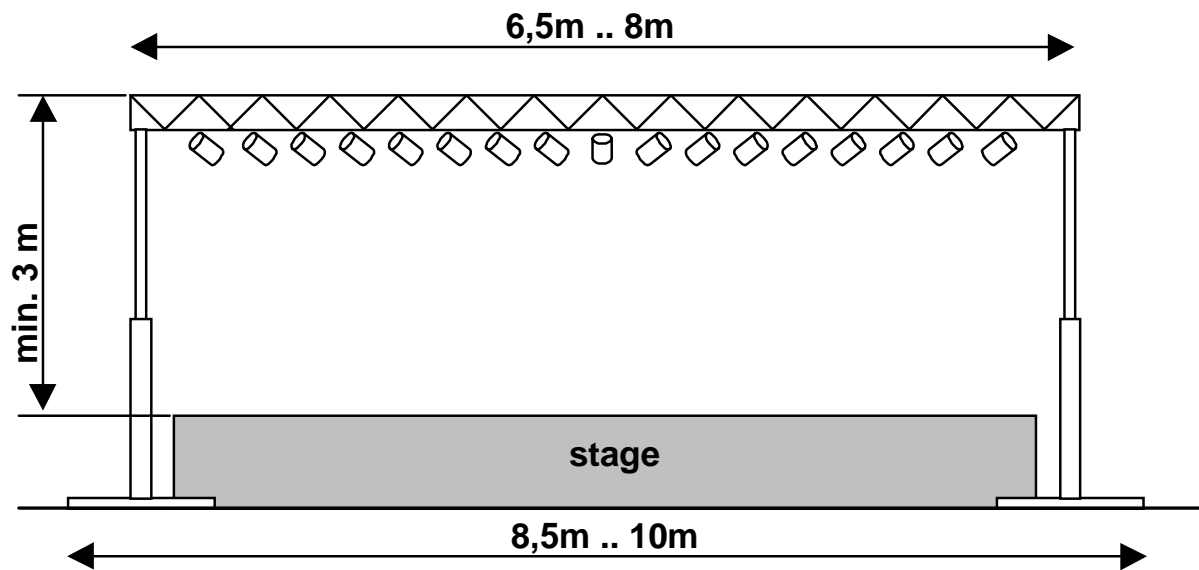

Technical rider liveband BRUZZLER (mobile phone: 0043 676 419 5667)

- Submixer on stage. Stereo line out signal, XLR male
- Linear frequency response requested, *no effects* for BRUZZLER
- *No* monitor speaker cabinets during BRUZZLER-performance (use of in-ear monitoring!)
(please remove in front of BRUZZLER)
- Minor pyro on stage!

- Stage size has to be at least 2,5m x 5m
- Width of BRUZZLER light truss: > 6,5m on top, 8,5m on the floor, including stands
- Possibility for installing a stage curtain / backdrop. Size: min. ca. 3x3m, max. 7x3m
- A ladder is provided for installation of curtain/backdrop & light equipment by promoter
- Power supply: 1 x 32A CEE- Socket (European standard)
This power supply is provided *exclusively* for the stage!
- Stage has to be clean & accessible at least 5h prior to the start of the show
- A stage hand is provided by the promoter prior and after the gig (duration ca. 30 minutes)
- The promoter is legally liable for safety of stage equipment, including possibility of theft.
Only authorized personnel is allowed to enter the stage. This is valid from the moment when the first piece of equipment is put on the stage until the last piece of equipment has left the stage (=before, during and after the gig).
- No unauthorized persons are allowed on stage, hazard due to the use of pyro!
- A description of the route to the venue is provided to BRUZZLER one week before the show at latest.
- Accomodation to be provided by the promoter (e.g. hotel room on the night prior to the gig and on the night of the gig).