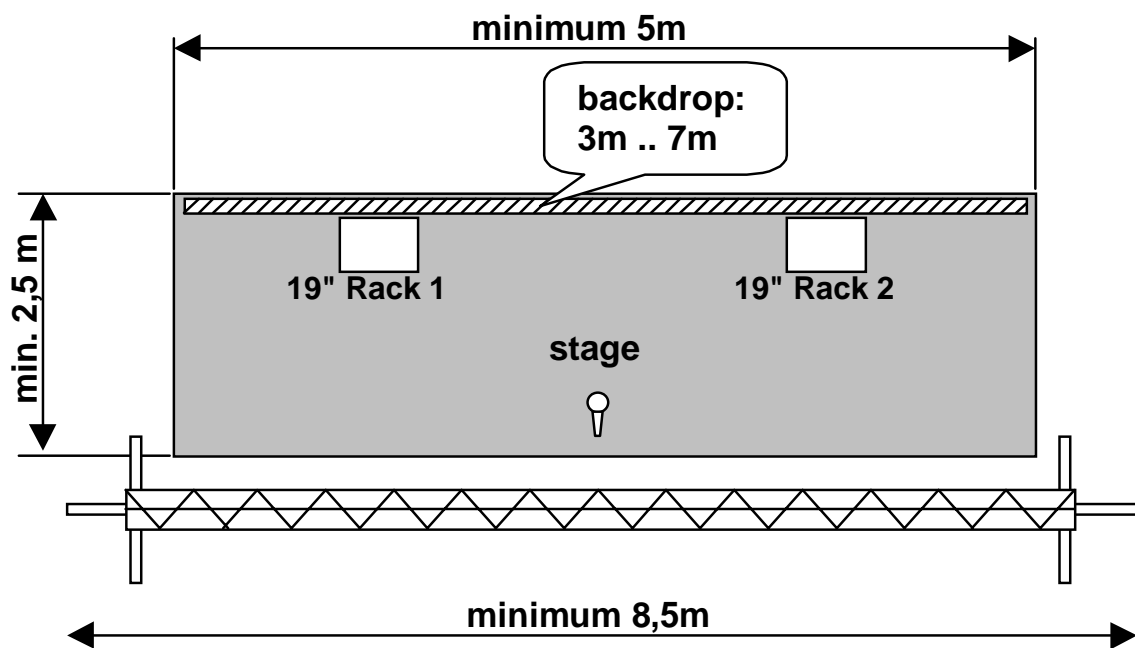

Technical rider liveband BRUZZLER (mobile phone: 0043 676 419 5667)

- Submixer on stage. Stereo line out signal, XLR male
- Linear frequency response requested, *no effects* for BRUZZLER
- *No* monitor speaker cabinets during BRUZZLER-performance (use of in-ear monitoring!)
  (please remove in front of BRUZZLER)
- Minor pyro on stage!